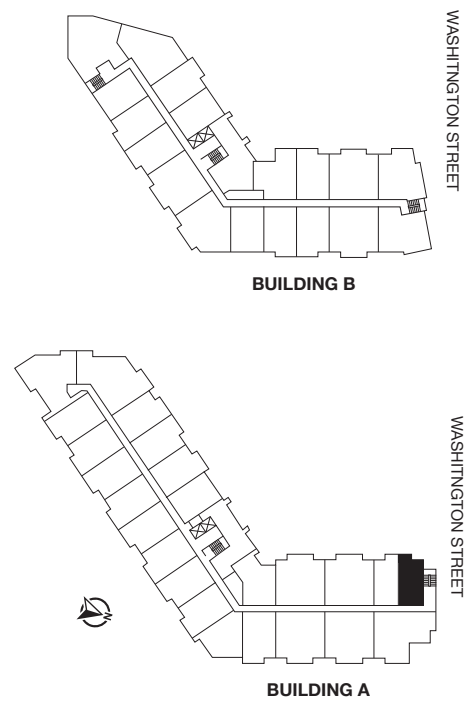

BUILDING A RESIDENCES 320-520

HOME DESIGN A FLIP
1 BEDROOM
1 BATHROOM

NOTES:

Rent110Washington.com
110 Washington Street,
Bloomfield, NJ 07003
973.680.0000
Info@Rent110Washington.com

All dimensions are approximate and subject to construction variances.
Plans may contain variations from floor to floor.