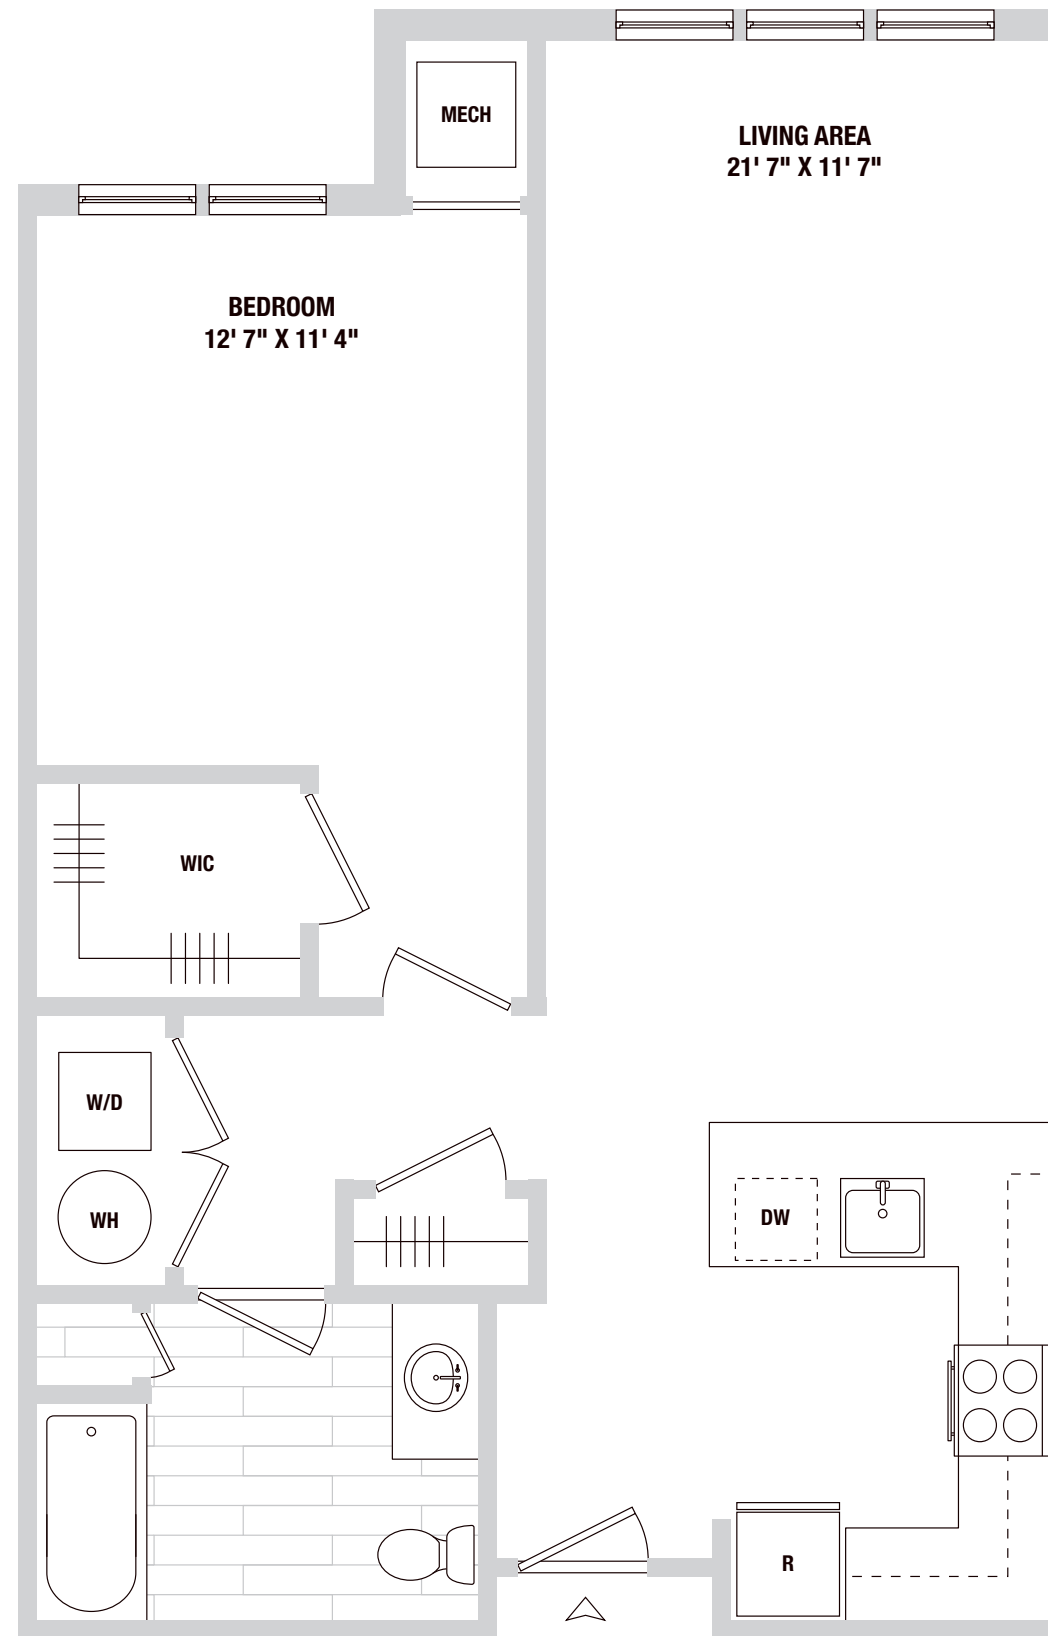

BUILDING A RESIDENCES

302-502, 304-504,
307-507, 309-509,
311-511, 316-516

BUILDING B RESIDENCES

207-507, 208

HOME DESIGN B

1 BEDROOM
1 BATHROOM

BUILDING B
FLOORS 3-5

BUILDING B
FLOOR 2

BUILDING A
FLOORS 3-5

NOTES:

Rent110Washington.com

110 Washington Street,
Bloomfield, NJ 07003

973.680.0000

Info@Rent110Washington.com

All dimensions are approximate and subject to construction variances.
Plans may contain variations from floor to floor.