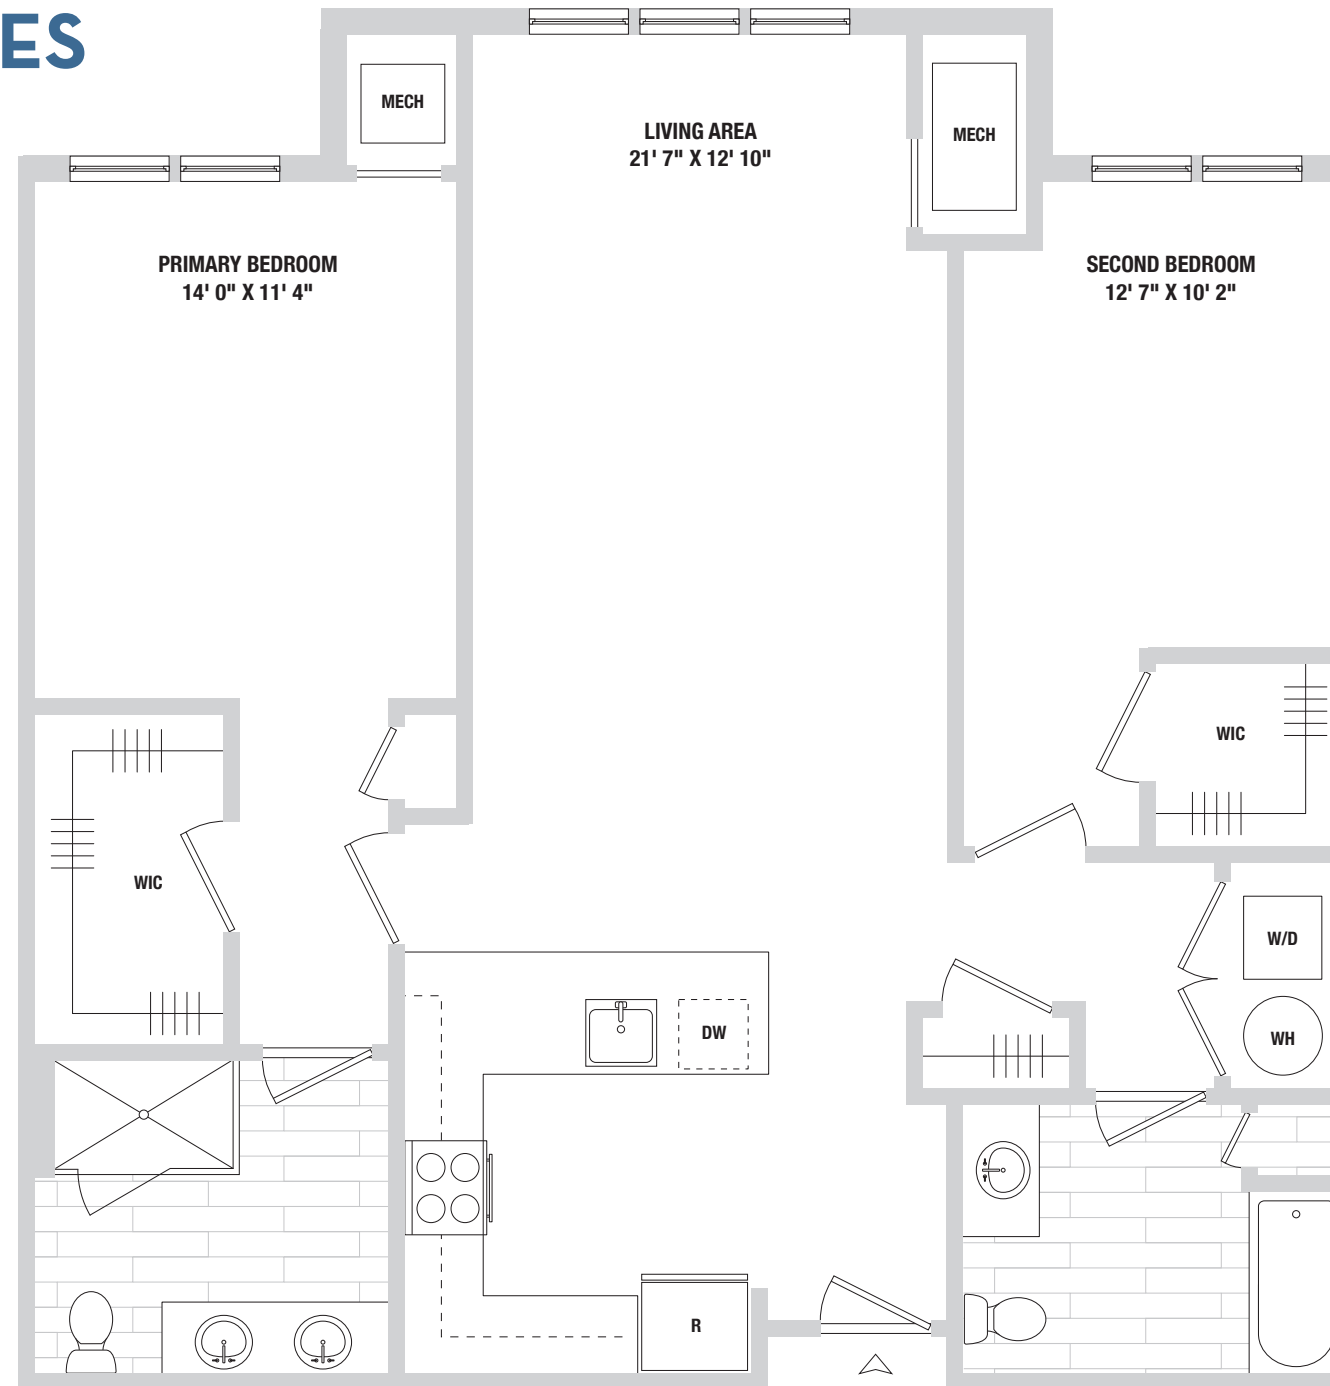

# BUILDING B RESIDENCES

308-508, 213-513

## HOME DESIGN J FLIP

2 BEDROOM  
2 BATHROOM

NOTES:

---

---

---

---

---