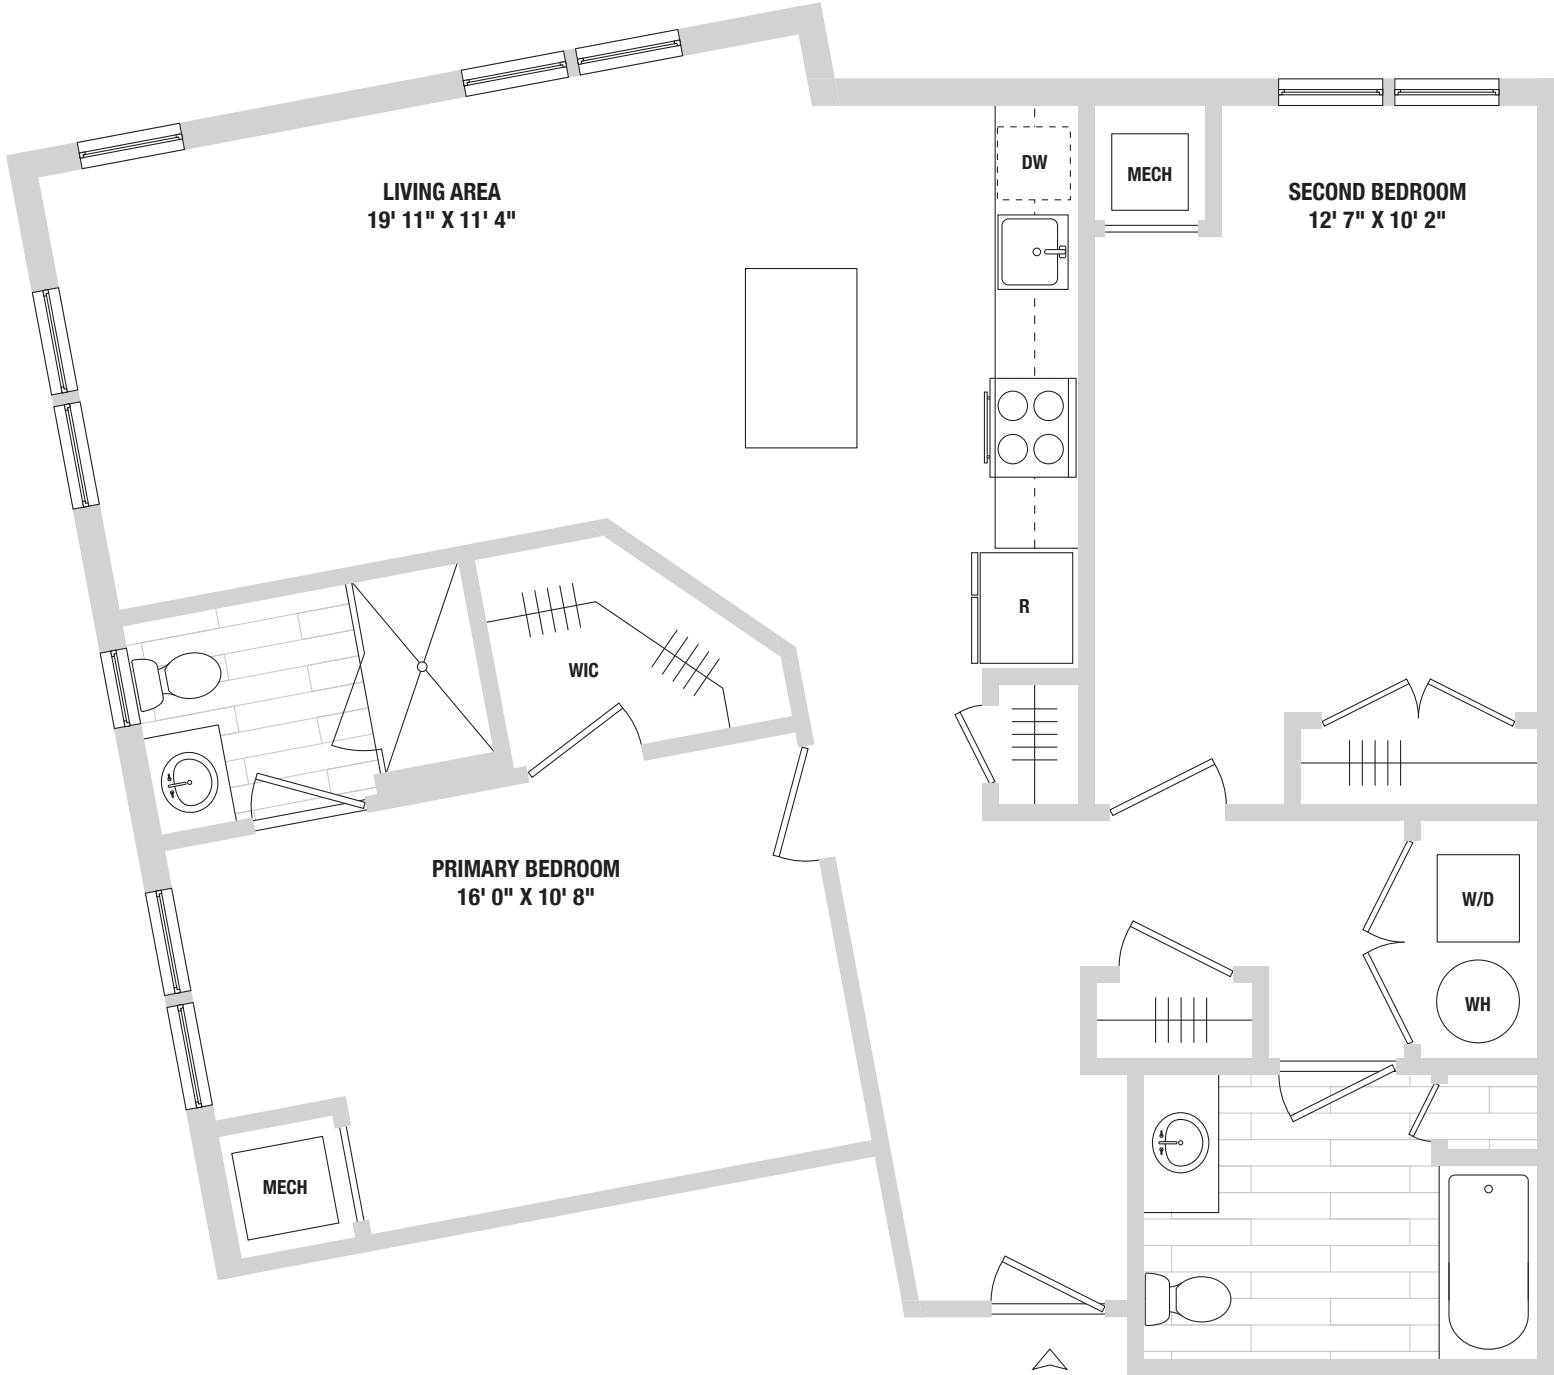

BUILDING B RESIDENCES

214-514

HOME DESIGN P

2 BEDROOM
2 BATHROOM

NOTES:

BUILDING B

BUILDING A

Rent110Washington.com

110 Washington Street,
Bloomfield, NJ 07003

973.680.0000

Info@Rent110Washington.com

All dimensions are approximate and subject to construction variances.
Plans may contain variations from floor to floor.