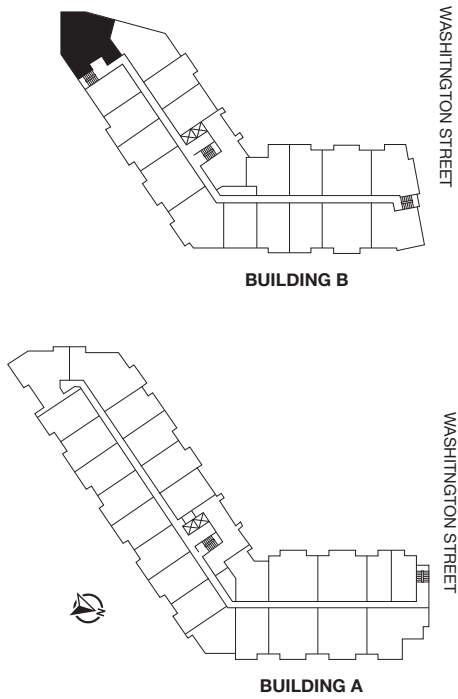

BUILDING B RESIDENCES

204-504

HOME DESIGN R

2 BEDROOM
2 BATHROOM

NOTES:

Rent110Washington.com
 110 Washington Street,
 Bloomfield, NJ 07003
 973.680.0000
 Info@Rent110Washington.com

All dimensions are approximate and subject to construction variances.
 Plans may contain variations from floor to floor.