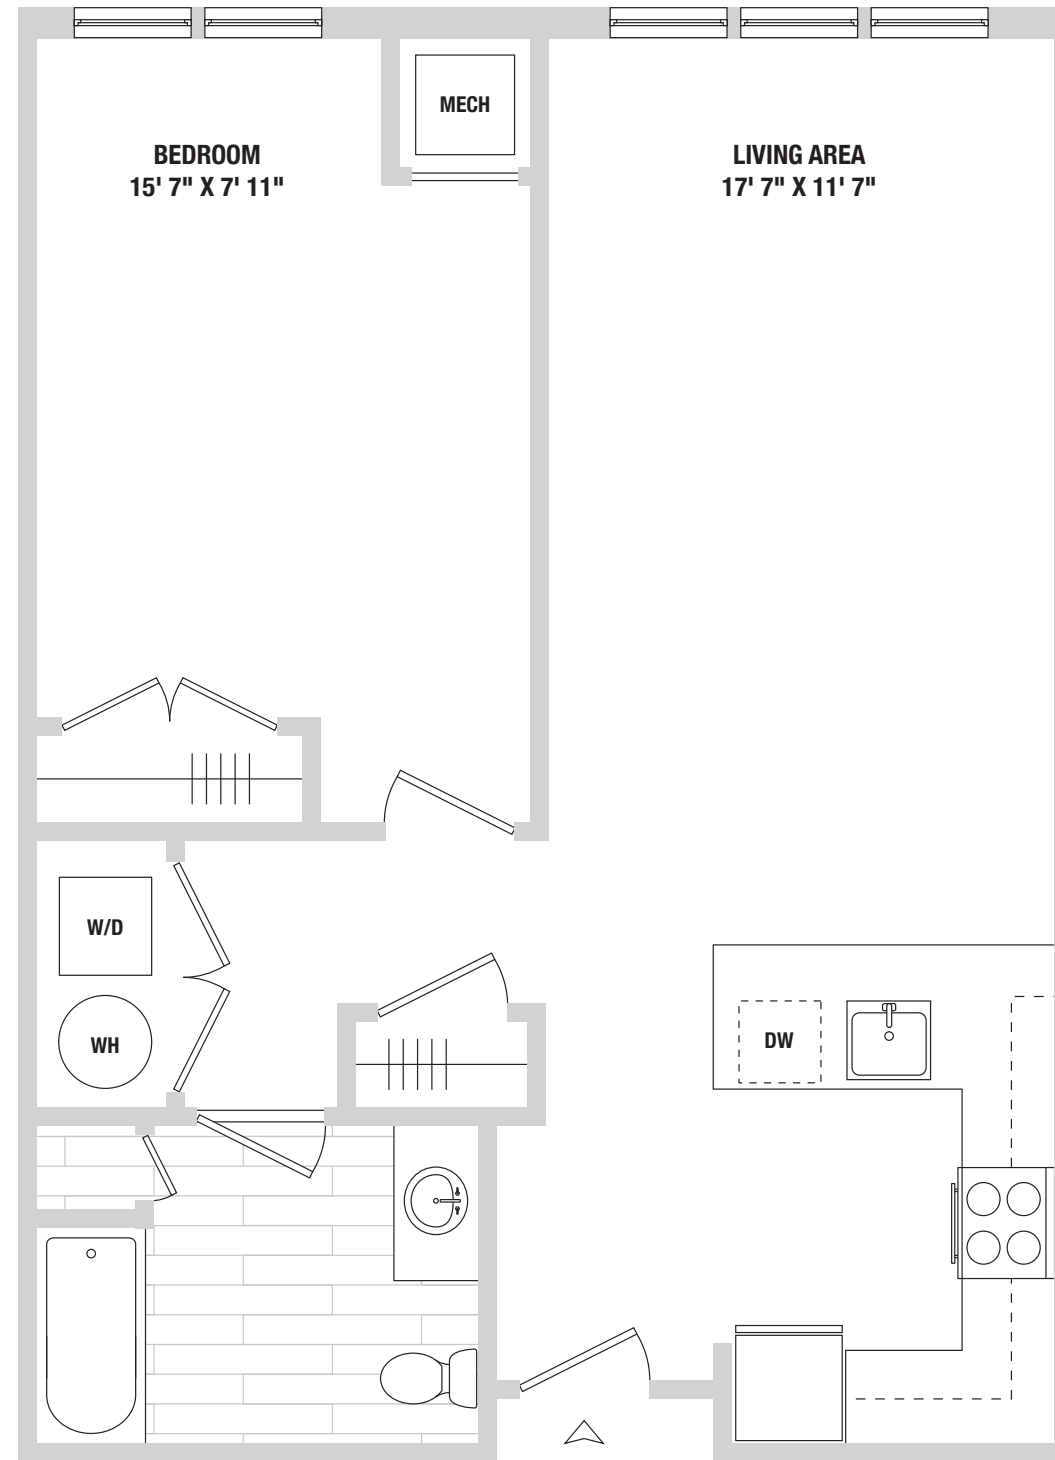

BUILDING B RESIDENCES

201-501, 205-305, 210-510

HOME DESIGN C
1 BEDROOM
1 BATHROOM

NOTES:

Rent110Washington.com

110 Washington Street,
Bloomfield, NJ 07003
973.680.0000

Info@Rent110Washington.com

All dimensions are approximate and subject to construction variances.
Plans may contain variations from floor to floor.