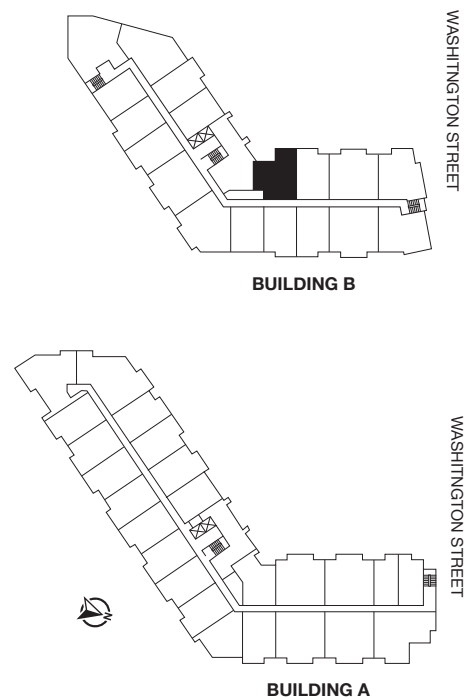

BUILDING B RESIDENCES

218-518

HOME DESIGN D

1 BEDROOM
1 BATHROOM

NOTES:

Rent110Washington.com

110 Washington Street,
Bloomfield, NJ 07003
973.680.0000

Info@Rent110Washington.com

All dimensions are approximate and subject to construction variances.
Plans may contain variations from floor to floor.