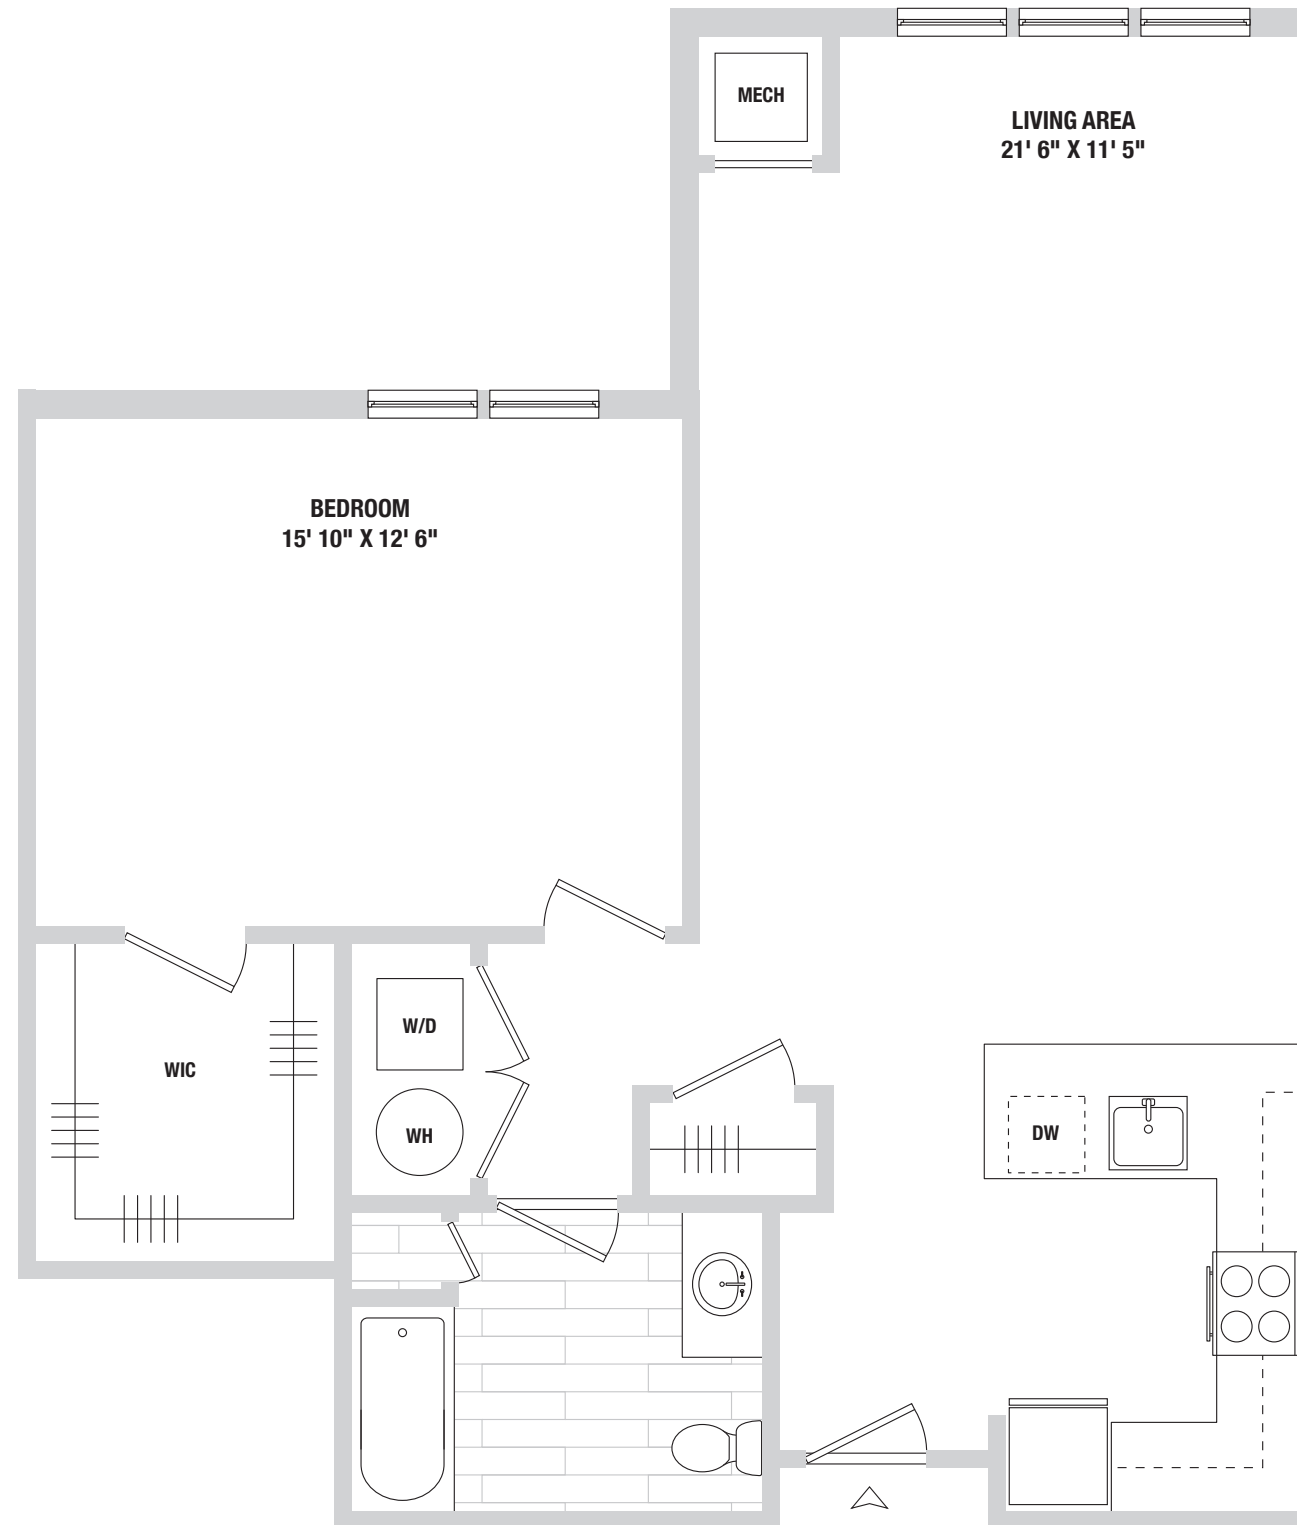

BUILDING B RESIDENCES

218-518

HOME DESIGN D

1 BEDROOM
1 BATHROOM

NOTES:

Rent110Washington.com

110 Washington Street,
Bloomfield, NJ 07003
973.680.0000

Info@Rent110Washington.com

All dimensions are approximate and subject to construction variances.
Plans may contain variations from floor to floor.